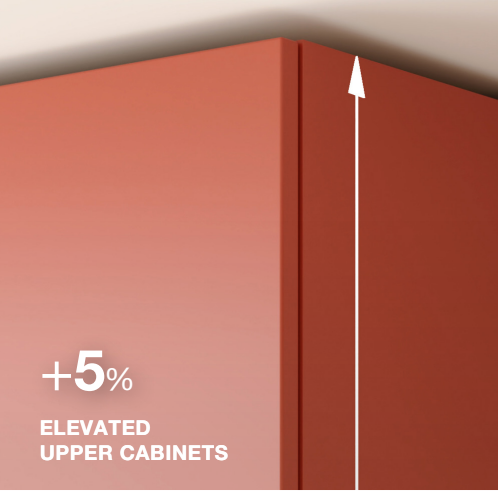

HANĀK | Interior Concept

FURNITURE OF THE FUTURE

+16%

NEW UPPER CABINET
DEPTH 40 cm

+6%

NEW WORKSURFACE
DEPTH 63.5 cm

MORE EXTRACTOR HOOD
CABINET STORAGE SPACE

+5%

ELEVATED UPPER CABINETS

CONTINUOUS UPPER CABINET LIGHTING

+2.5 cm

ELEVATED LOWER CABINETS

+5 cm

NEW DRAWER LENGTH 55 cm

ERGONOMY 25

MORE SPACE FOR THE SAME PRICE