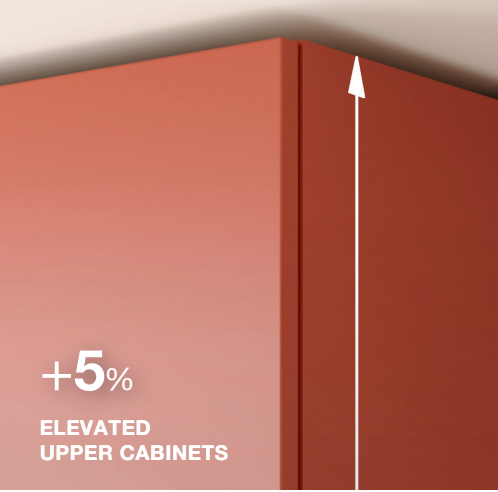

HANĀK | Interior Concept

FURNITURE OF THE FUTURE

+16%

NEW UPPER CABINET
DEPTH 40 cm

+6%

NEW WORKSURFACE
DEPTH 63.5 cm

MORE EXTRACTOR HOOD
CABINET STORAGE SPACE

+5%

ELEVATED UPPER CABINETS

CONTINUOUS UPPER CABINET LIGHTING

+2.5 cm

ELEVATED LOWER CABINETS

+5 cm

NEW DRAWER LENGTH 55 cm

SMART ERGONOMY

MORE SPACE FOR THE SAME PRICE