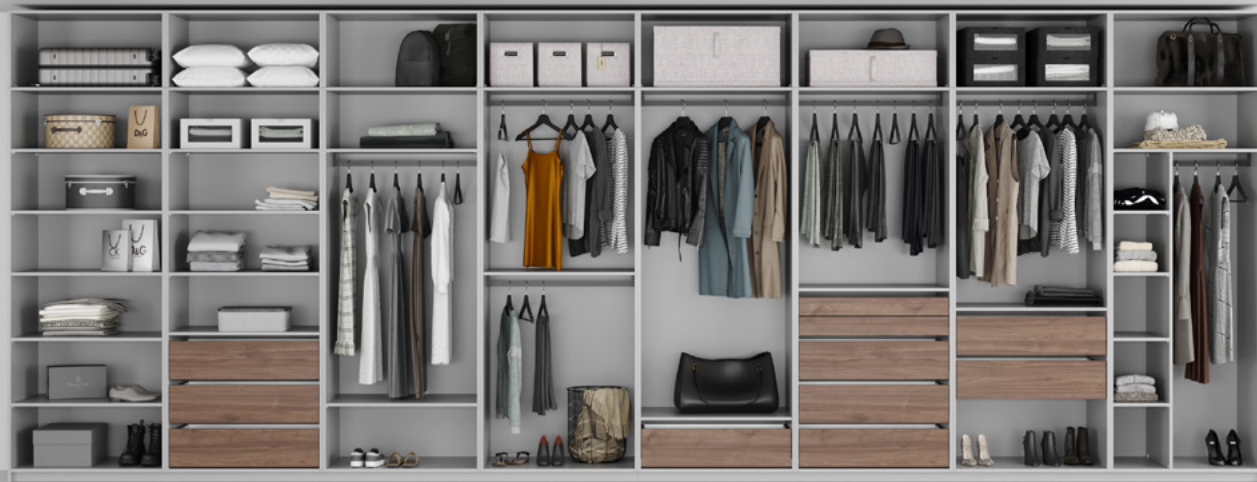

SYSTEM PRO ŠATNÍ SKŘÍNĚ / SYSTEM FOR WARDROBES

vnitřní členění skříní s otevíravými dveřmi / internal split of the wardrobes with opening doors

výška
nástavné skříně
height of the unit
above tall units
300 – 600 mm

výška / height
1950 / 2100 mm

hloubka / depth
326 – 620 mm

sokl / plinth
60 mm

šířka / width
300 – 900 mm

příklady použití / examples of use