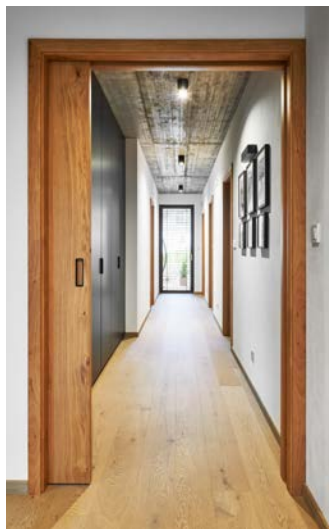

Pozornost v tomto interiéri si zaslouží dominujúci prírodný dýha, ktorá je skládaná do figury a tým je zajištěná její dokonalá návaznosť v rámci nábytku i titanový lak v hlubokém matu s NANO technologií, která zajistí odolnosť a přírodní vzhled nábytku.

Simply perfect. Every room is meticulously designed down to the smallest detail. MILLENIUM interior doors, as well as the furniture, are all varnished in stylish white, including the inside of the design handle. All our varnishes and lacquers offer the highest resistance against chemicals and mechanical wear.